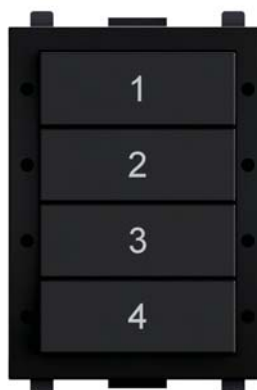

13x Modular Panels - Product Family

Control Modules - Available in Black (B) or White (W)

On/Off

131 B

131 W

4 Scene, Off + Raise/Lower

135 B

135 W

Raise/Lower

132 B

132 W

7 Scene + Off

136 B

136 W

4 Scene + Off

134 B

134 W

4 Scene

137 B

137 W

13x Modular Panels - Product Family

Panel Finishes

White
Plastic*

*Available Quarter 4 2011