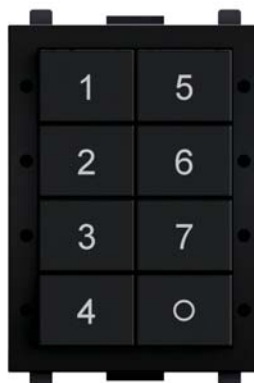

13x Modular Panels - Product Family

Control Modules - Available in Black (B) or White (W)

On/Off

131 B

131 W

4 Scene, Off + Raise/Lower

135 B

135 W

Raise/Lower

132 B

132 W

7 Scene + Off

136 B

136 W

4 Scene + Off

134 B

134 W

4 Scene

137 B

137 W

13x Modular Panels - Product Family

Panel Finishes

White
Plastic*

*Available Quarter 4 2011