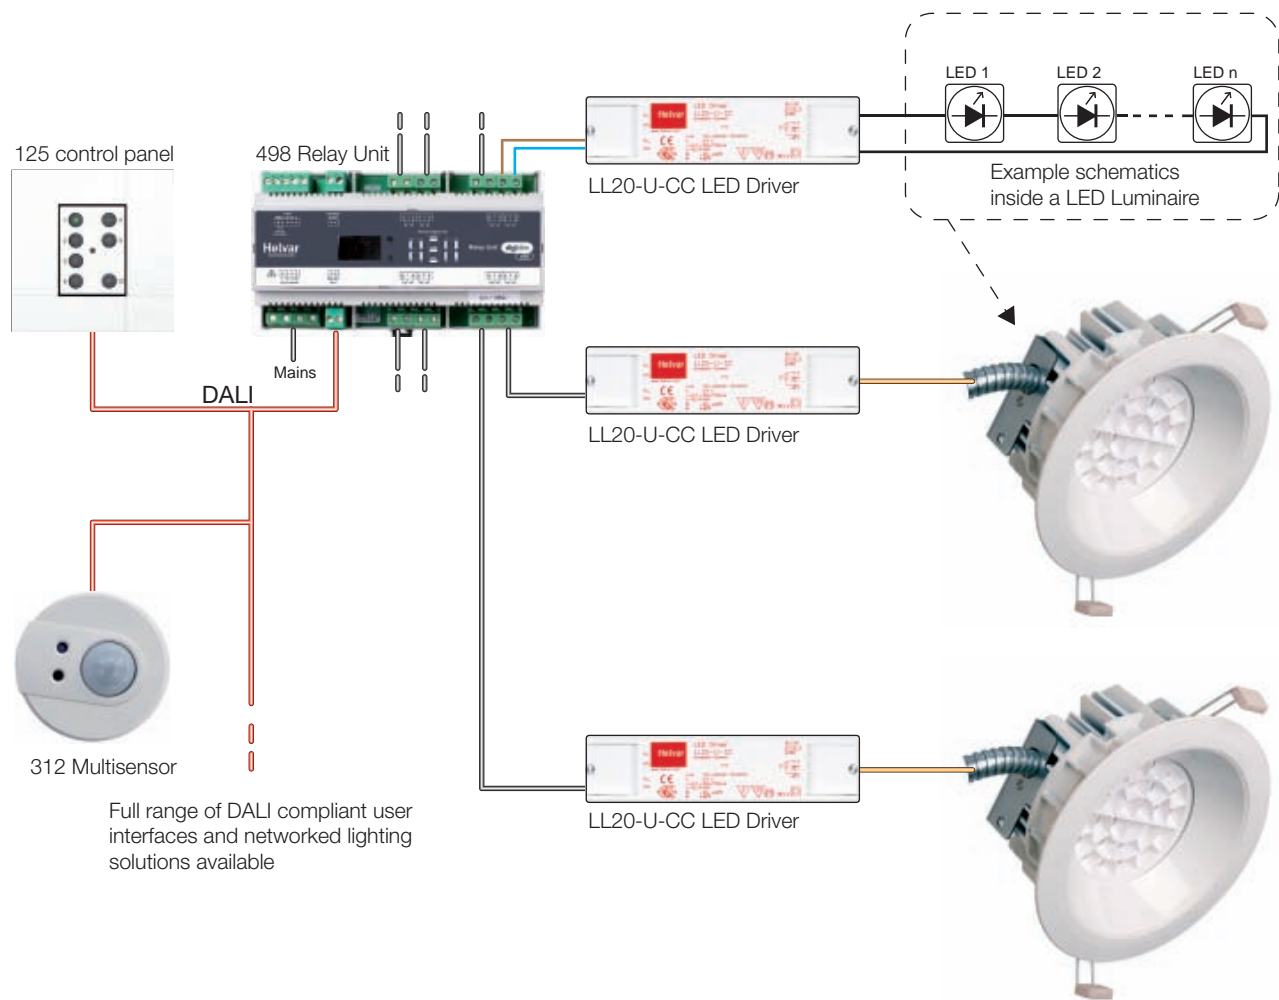

## LED Control Gear

Helvar's constant current converters (LL6-U-CC & LL20-U-CC) provide power with high efficiency to the LED light source. These products are designed to meet the most stringent reliability demands for indoor LED applications. Typical applications include lobbies, corridors and entrances using LED down lighters.

### Key features and benefits:

- High efficiency (>0.8); reduces power consumption and thermal stress
- Dual current output, 350 mA / 700 mA; logistical benefit
- Universal mains input; to operate globally
- Built-in strain release for independent usage
- Spring-clip connector; easy and quick installation on site

# Typical schematic

Following schematic illustrates an LED downlight application (e.g. office lobby) as an integrated part of the Digidim lighting control solution. In this case Helvar's LED drivers are switched automatically through a time schedule and presence detection sensor. Alternatively the end-user can manually control the LED downlight via the Digidim button panel.